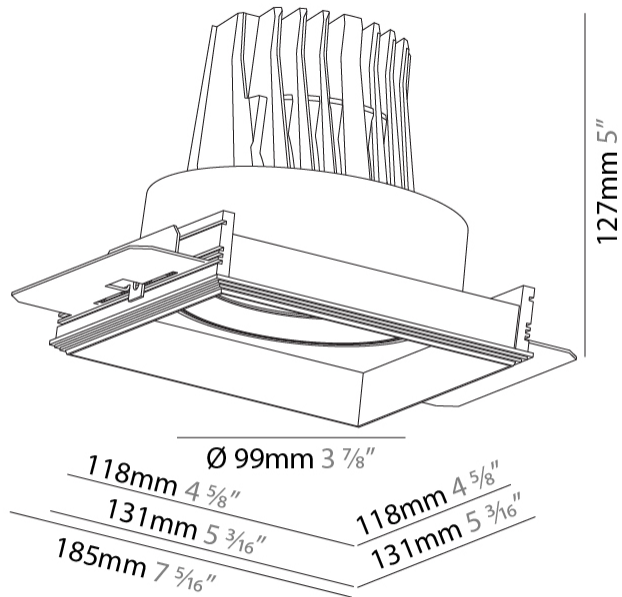

ELECTRICAL

Lamp Type: LED (Zhaga Standard)
Input Wattage (W): 28.6
Total Output Wattage (W): 26.4
Dimming: Tri-Mode (Non-Dimming and Phase Dimming (120Vac only) and 0-10V Dimming)
Driver Included: No
Driver Location: Recessed Housing
Driver Type: Constant Current - Universal
Driver Class: Class 2
Housing: See components
Input Voltage (V): 120 - 277
Constant Current (MA): 700

LED

Number of LEDs: 1
Color Temperature (°K): 2700 / 3000 / 3500 / 4000
Max. Delivered Lumen (lm): 2210 / 2270 / 2391 / 2440
CRI: >90 CRI
Lamp Life (hrs): 50000
Upon Request: Special Color Temperature RGB-W Tunable White Special LED

OPTICAL

Reflector: 18 / 26 / 40
Adjustability: Rotational 355°; Tilt 30°
Upon Request: Special Beam Angles

RATINGS AND CERTIFICATIONS

Zaneen Group Inc. © 2024. T 1-800-388-2382. F 416-247-9319. www.zaneen.com
Certified by: Certified for North American Standards
Available for International specifications by adding "INT" at the end of the existing Model #. For assistance on 'custom' specifications, contact zteam@zaneen.com.
IP rating: IP44
In a constant effort to supply the best product, we reserve the right to change specifications or materials without notice. The most recent specification sheets are found at zaneen.com