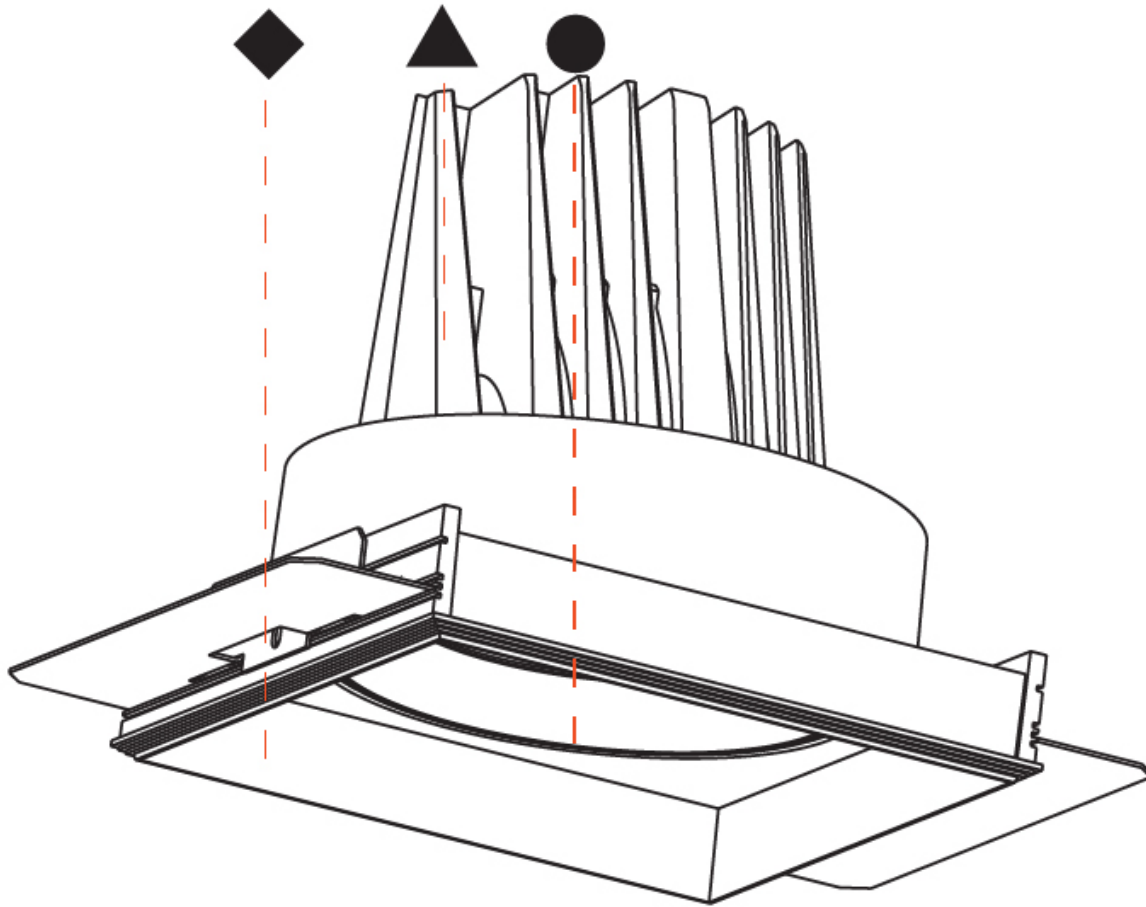

MECHANIQ SQUARE COMFORT SINGLE TRIMLESS

A35019-

PROJECT	_____
TYPE	_____
SPECIFIER	_____
QUANTITY	_____
DATE	_____