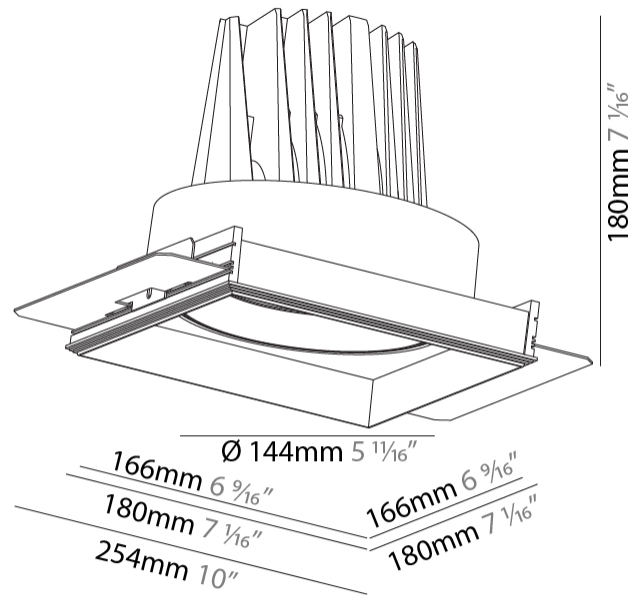

ELECTRICAL

Lamp Type: LED (Zhaga Standard)
Input Wattage (W): 46.2
Total Output Wattage (W): 41.9
Dimming: Tri-Mode (Non-Dimming and Phase Dimming (120Vac only) and 0-10V Dimming)
Driver Included: No
Driver Location: Recessed Housing
Driver Type: Constant Current - Universal
Driver Class: Class 2
Housing: See components
Input Voltage (V): 120 - 277
Constant Current (MA): 1050

LED

Number of LEDs: 1
Color Temperature (°K): 2700 / 3000 / 3500 / 4000
Max. Delivered Lumen (lm): 4030 / 4130 / 4332 / 4420
CRI: >90 CRI
Lamp Life (hrs): 50000
Upon Request: Special Color Temperature RGB-W Tunable White Special LED

OPTICAL

Reflector: 12 / 24 / 40
Adjustability: Rotational 355°; Tilt 30°
Upon Request: Special Beam Angles

RATINGS AND CERTIFICATIONS

Zaneen Group Inc. © 2024, T 1800-388-3382, F 416-247-9319, www.zaneen.com
Certified By: Certified for North American Standards
Available for International specifications by adding "INT" at the end of the existing Model #. For assistance on 'custom' specifications, contact zteam@zaneen.com.
IP Rating: IP44
In a constant effort to supply the best product, we reserve the right to change specifications or materials without notice. The most recent specification sheets are found at zaneen.com