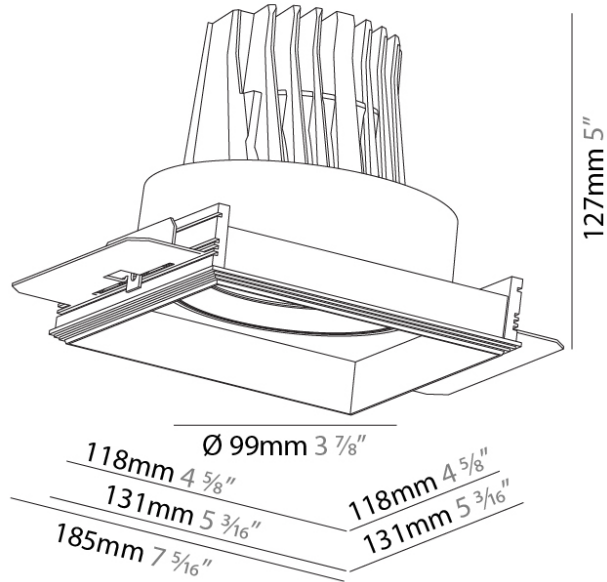

ELECTRICAL

Lamp Type: LED (Zhaga Standard)
Input Wattage (W): 13.2 (2700K) / 16.5
Total Output Wattage (W): 12.1 (2700K) / 14.7
Dimming: Tri-Mode (Non-Dimming and Phase Dimming (120Vac only) and 0-10V Dimming)
Driver Included: No
Driver Location: Recessed Housing
Driver Type: Constant Current - Universal
Driver Class: Class 2
Housing: See components
Input Voltage (V): 120 - 277
Constant Current (MA): 350

LED

Number of LEDs: 1
Color Temperature (°K): 2700 / 3000 / 3500 / 4000
Max. Delivered Lumen (lm): 830 / 930 / 1009 / 1030
CRI: >90 CRI
Lamp Life (hrs): 50000
Upon Request: Special Color Temperature RGB-W Tunable White Special LED

OPTICAL

Reflector: 8
Adjustability: Rotational 355°; Tilt 30°
Upon Request: Special Beam Angles

RATINGS AND CERTIFICATIONS

Available for international specifications by adding 'INT' at the end of the existing Model #. For assistance on 'custom' specifications, contact zteam@zaneen.com. In a constant effort to supply the best product, we reserve the right to change specifications or materials without notice. The most recent specification sheets are found at zaneen.com

IP rating: IP44