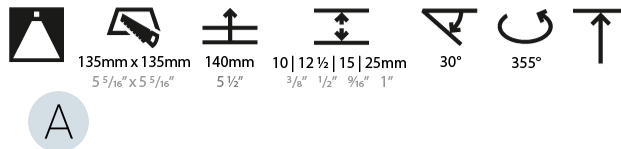

ELECTRICAL

Lamp Type: LED (Zhaga Standard)
Input Wattage (W): 28.6
Total Output Wattage (W): 26.4
Dimming: Tri-Mode (Non-Dimming and Phase Dimming (120Vac only) and 0-10V Dimming)
Driver Included: No
Driver Location: Recessed Housing
Driver Type: Constant Current - Universal
Driver Class: Class 2
Housing: See components
Input Voltage (V): 120 - 277
Constant Current (MA): 700

LED

Number of LEDs: 1
Color Temperature (°K): 2700 / 3000 / 3500 / 4000
Max. Delivered Lumen (lm): 2210 / 2270 / 2391 / 2440
CRI: >90 CRI
Lamp Life (hrs): 50000
Upon Request: Special Color Temperature RGB-W Tunable White Special LED

OPTICAL

Reflector: 18 / 26 / 40
Adjustability: Rotational 355°; Tilt 30°
Upon Request: Special Beam Angles

RATINGS AND CERTIFICATIONS

Zaneen Group Inc. © 2024. T 1-800-388-2382. F 416-247-9319. www.zaneen.com
Certified by: Certified for North American Standards
Available for International specifications by adding "INT" at the end of the existing Model #. For assistance on 'custom' specifications, contact zteam@zaneen.com.
IP rating: IP44
In a constant effort to supply the best product, we reserve the right to change specifications or materials without notice. The most recent specification sheets are found at zaneen.com