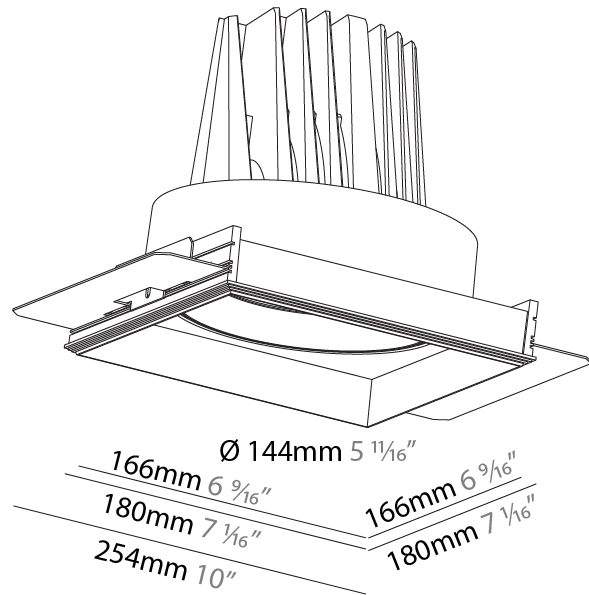

ELECTRICAL

Lamp Type: LED (Zhaga Standard)
Input Wattage (W): 23.1
Total Output Wattage (W): 21.2
Dimming: Tri-Mode (Non-Dimming and Phase Dimming (120Vac only) and 0-10V Dimming)
Driver Included: No
Driver Location: Recessed Housing
Driver Type: Constant Current - Universal
Driver Class: Class 2
Housing: See components
Input Voltage (V): 120 - 277
Constant Current (MA): 700

LED

Number of LEDs: 1
Color Temperature (°K): 2700 / 3000 / 3500 / 4000
Max. Delivered Lumen (lm): 1440 / 1490 / 1568 / 1600
CRI: >90 CRI
Lamp Life (hrs): 50000
Upon Request: Special Color Temperature RGB-W Tunable White Special LED

OPTICAL

Reflector: 8
Adjustability: Rotational 355°; Tilt 30°
Upon Request: Special Beam Angles

RATINGS AND CERTIFICATIONS

Zaneen Group Inc. © 2024, T 1800-388-3382, F 416-247-9319, www.zaneen.com
Certified By: Certified for North American Standards
Available for customization by adding "C" at the end of the existing Model #. For assistance on 'custom' specifications, contact zteam@zaneen.com.
In an effort to supply the best product, we reserve the right to change specifications or materials without notice. The most recent specification sheets are found at zaneen.com