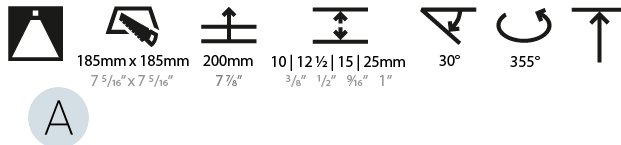

ELECTRICAL

Lamp Type: LED (Zhaga Standard)
Input Wattage (W): 23.1
Total Output Wattage (W): 21.2
Dimming: Tri-Mode (Non-Dimming and Phase Dimming (120Vac only) and 0-10V Dimming)
Driver Included: No
Driver Location: Recessed Housing
Driver Type: Constant Current - Universal
Driver Class: Class 2
Housing: See components
Input Voltage (V): 120 - 277
Constant Current (MA): 700

LED

Number of LEDs: 1
Color Temperature (°K): 2700 / 3000 / 3500 / 4000
Max. Delivered Lumen (lm): 1440 / 1490 / 1568 / 1600
CRI: >90 CRI
Lamp Life (hrs): 50000
Upon Request: Special Color Temperature RGB-W Tunable White Special LED

OPTICAL

Reflector: 8
Adjustability: Rotational 355°; Tilt 30°
Upon Request: Special Beam Angles

RATINGS AND CERTIFICATIONS

Zaneen Group Inc. © 2024, T 1800-388-3382, F 416-247-9319, www.zaneen.com
Certified By: Certified for North American Standards
Available for customization by adding "C" at the end of the existing Model #. For assistance on 'custom' specifications, contact zteam@zaneen.com.
In an effort to supply the best product, we reserve the right to change specifications or materials without notice. The most recent specification sheets are found at zaneen.com